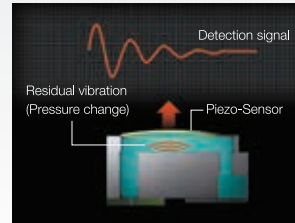

*Recommended scanners: WorkForce DS-530, DS-6500, DS-60000.

Precision Printhead Technology

The T-series comes equipped with the next-generation PrecisionCore printhead technology, enabling superior print speed, quality and reliability. PrecisionCore technology utilises piezo elements to mechanically eject the ink. This heatless technology prolongs printhead longevity, providing reliable long-term operation.

The PrecisionCore technology, as well as Variable Size Dot Technology, allow the ink droplets to be controlled to the finesse of 3.5 picolitres.

Nozzle Verification Technology

Print without interruptions with the advanced built-in Nozzle Verification Technology (NVT). This technology monitors nozzle health and adjusts print quality automatically without interruption, even during printing.

The piezo element (sensor) detects the residual vibration (pressure change) in the ink chamber and diagnoses the nozzle condition.

If a clogged nozzle is indicated by an irregular vibration pattern, the printer automatically adjusts the print quality.