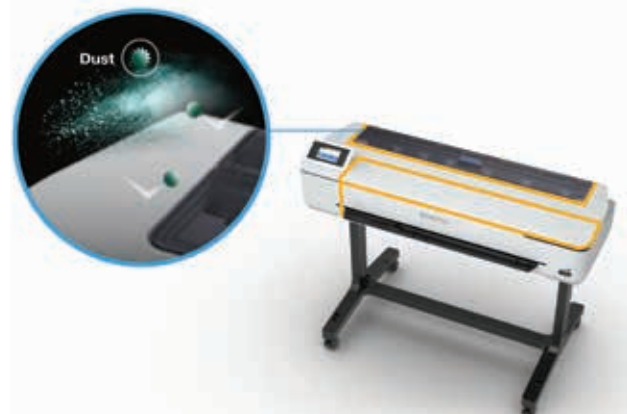

Anti-dust Design

Incorporating a unique anti-dust design, the T-Series printers require minimal cleaning and maintenance that are required for environments that are traditionally dusty, such as, construction sites.