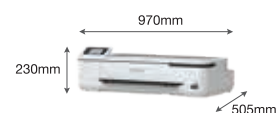

Dimensions and Weight

SureColor SC-T3130

Weight: 38kg (without ink cartridges)

SureColor SC-T3130N

Weight: 27kg (without ink cartridges)

SureColor SC-T3430

Weight: 64kg (without ink)

*Compatible with the USB 3.0 specification.