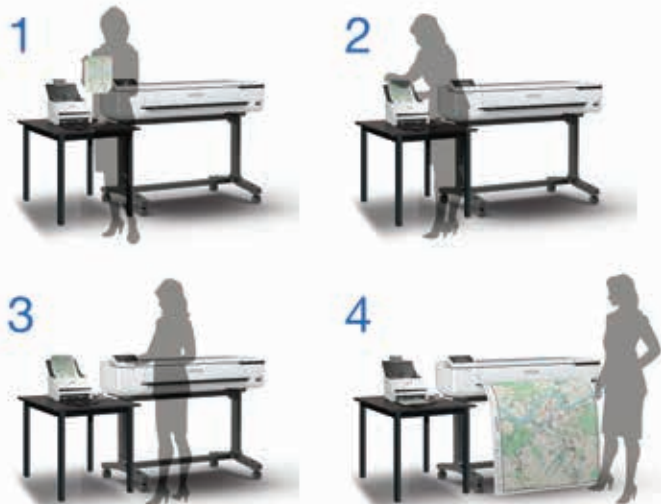

Seamless Scan To Print

Scan and enlarge your printouts in just four easy steps without needing to connect to a computer. Using compatible Epson scanners*, you can seamlessly scan and print directly from the T-series printers.

*Recommended scanners: WorkForce DS-530, DS-6500, DS-60000.