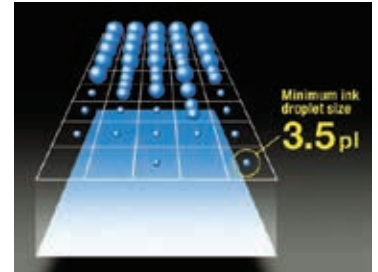

The PrecisionCore technology, as well as Variable Size Dot Technology, allow the ink droplets to be controlled to the finesse of 3.5 picolitres.

Nozzle Verification Technology

Print without interruptions with the advanced built-in Nozzle Verification Technology (NVT). This technology monitors nozzle health and adjusts print quality automatically without interruption, even during printing.